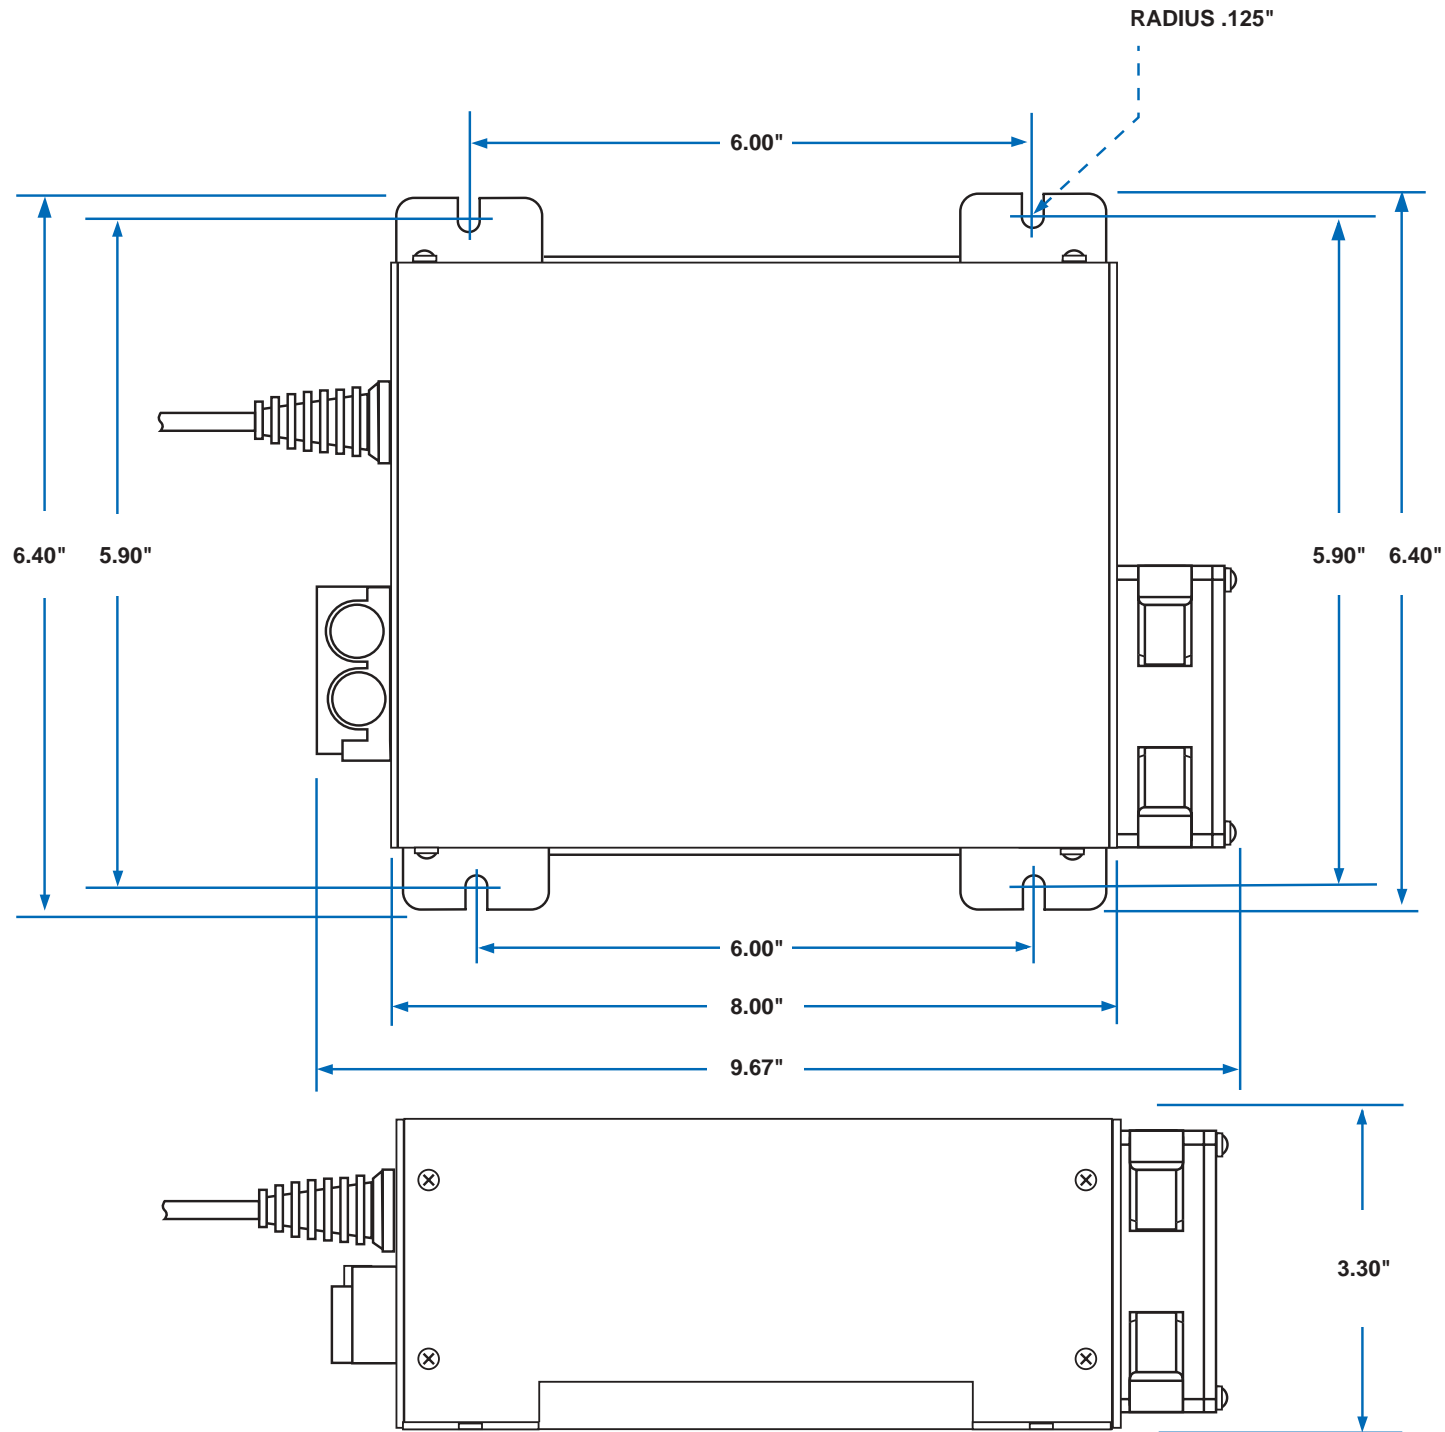

**MOUNTING SPECIFICATIONS**

DLS MODELS:  
DLS-15 SERIES M  
DLS-30 SERIES M

PROVIDE PROPER CLEARANCE  
FOR AIR INTAKE TO FAN